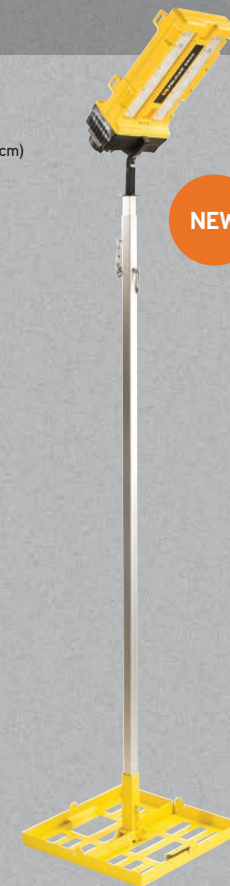

NEW

9440 RALS

LIGHT SOURCE // LED
BATTERIES // Lithium-Ion
DIMENSIONS // 37.4" (95 cm) Closed, 85" (215.8 cm) Extended
MODES // High / Medium / Low
BEAM SPREAD // 120°, 10 LEDs

LUMENS
5300
RUN TIME
8h
UP TO