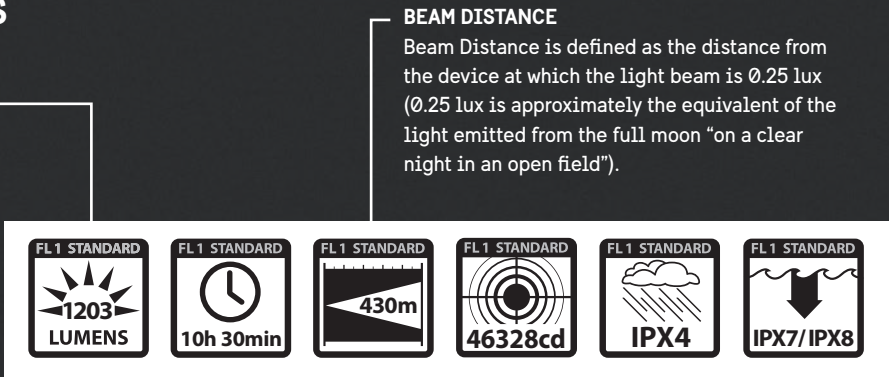

PERFORMANCE

ANSI STANDARDS (AMERICAN NATIONAL STANDARDS INSTITUTE)

Why create standards? While Pelican was one of the first manufacturers to use quantifiable test procedures, the need was recognized to develop a common language that customers could use to select the right flashlight for their specific needs. As a result, the American National Standards Institute (ANSI), with input from the

flashlight industry, developed performance standards and symbols to effectively communicate a flashlight's features and benefits.

The resulting ANSI/NEMA FL 1 Standards include the following six criteria:

STANDARDS AND RATINGS (APPLICABLE TO FLASHLIGHTS ONLY)

LIGHT OUTPUT
Light Output is the total luminous flux. It is the total quantity of emitted overall light energy as measured by integrating the entire angular output of the portable light source. Light output in this standard is expressed in units of lumens.

RUN TIME
Run Time is defined as the duration of time from the initial light output value – defined as 30 seconds after the point the device is first turned on – using fresh batteries, until the light output reaches 10% of the initial value.

BEAM DISTANCE
Beam Distance is defined as the distance from the device at which the light beam is 0.25 lux (0.25 lux is approximately the equivalent of the light emitted from the full moon "on a clear night in an open field").

PEAK BEAM INTENSITY
Peak Beam Intensity is the maximum luminous intensity typically along the central axis of a cone of light. The value is reported in candela and does not change with distance.

WATER RESISTANT
Water Resistant – IPX4 Water splashed against the device from any direction shall have no harmful effects.

WATERPROOF/SUBMERSIBLE
Water Proof // IPX7 – Ingress of water in quantities causing harmful effects shall not be possible when the enclosure is temporarily immersed in water under standardized conditions of pressure and time. Submersible // IPX8 – Ingress of water in quantities causing harmful effects shall not be possible when the enclosure is continuously immersed in water under conditions which shall be stated by manufacturer, but which are more severe than for IPX7.

GLOSSARY OF TERMS

Candela A unit of measurement of the intensity of light that is emitted by a light source in a particular direction.

Lux The unit of luminous flux in the International System, equal to the amount of light given out through a solid angle by a source of one candela intensity radiating equally in all directions.

Lumen A unit of measurement of the amount of brightness that comes from a light source. Lumens define "luminous flux," which is energy within the range of frequencies we perceive as light.

Integrating Sphere An integrating sphere is a measurement device with an entrance port that can accept all the directional light output of the device under test, or can totally enclose the device itself. The walls of the sphere should be highly diffused with high reflectivity (>80%) and the spectroradiometer should be shielded from direct view of the device under test by a baffle system.

Rechargeable Denotes a flashlight which contains rechargeable batteries and charging station. These models are shown with the rechargeable icon.

IP (Ingress Protection) – These ratings specify the environmental protection the enclosure provides. The IP rating normally has two numbers (IPXX). The first number represents protection from solid objects or materials (dust) whereas the second number represents protection from liquids (water). With the IP rating IP 54, 5 describes the level of protection from solid objects and 4 describes the level of protection from liquids as described by the IP Rating System (Solids vary from 0-6 IP rating, Liquids vary from 0-8 IP rating).